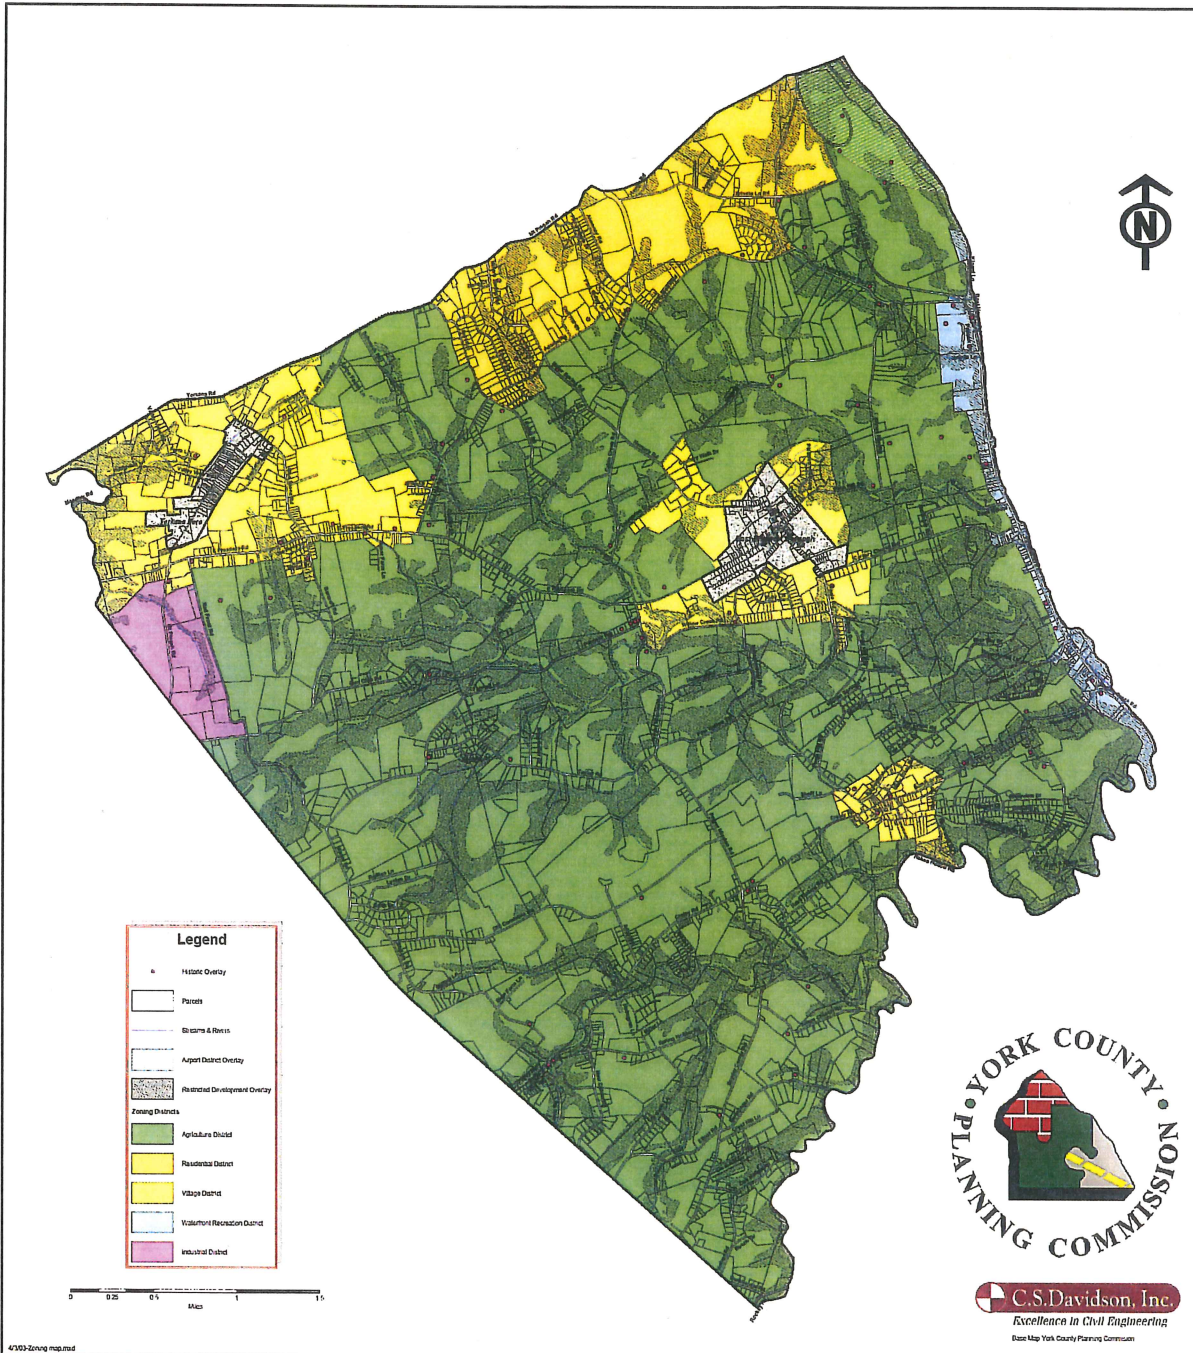

LOWER WINDSOR TOWNSHIP

York County, Pennsylvania

ZONING MAP (09/15/11)

4/10/12 zoning map.mxd